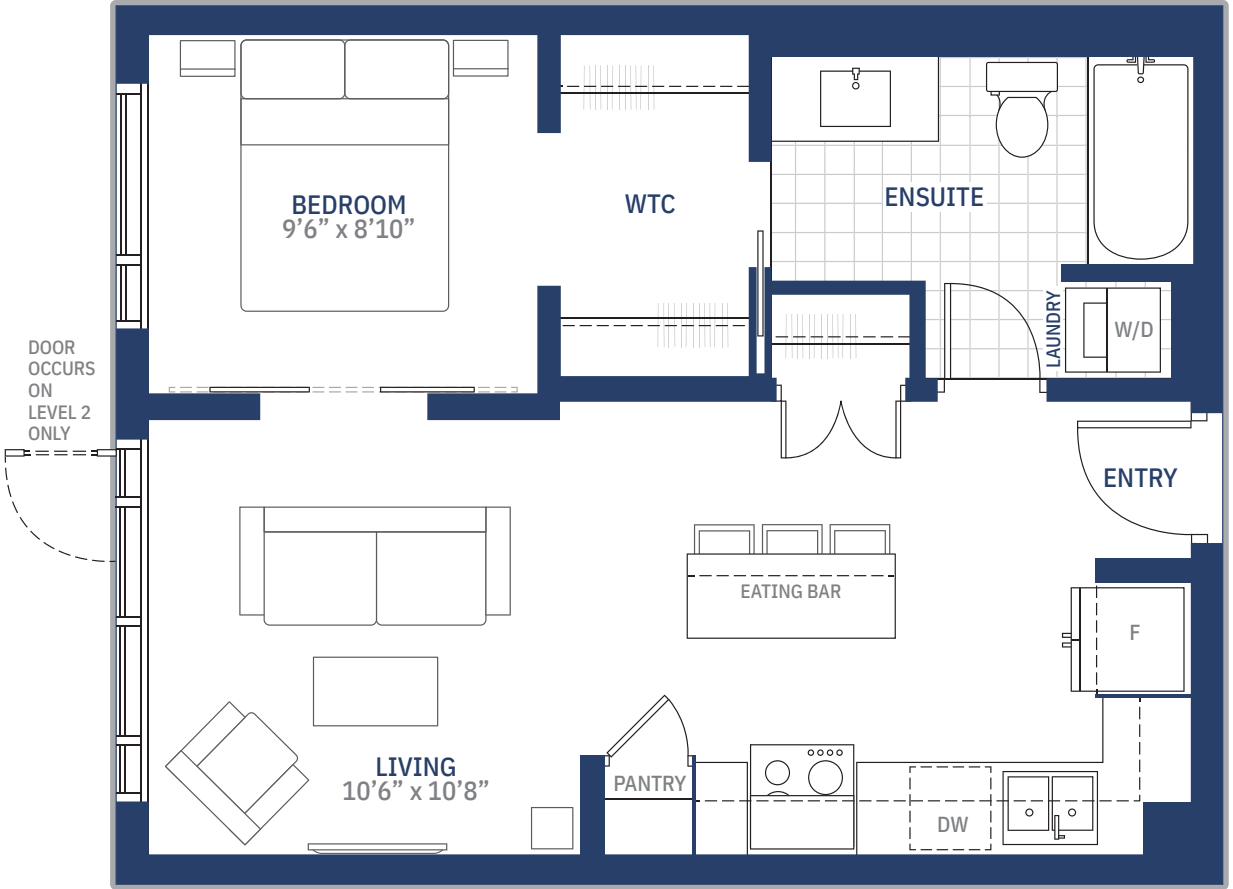

The BOHEMIAN I

BO1.1 - 537 SQFT 1BR

GRACORP

All materials, specifications, and floor plans are subject to change without notice. All floor plans are approximate dimensions. Actual usable floor space may vary from stated floor area. E. & O. E. ©Gracorp Properties. Reproduction of this plan is strictly prohibited.