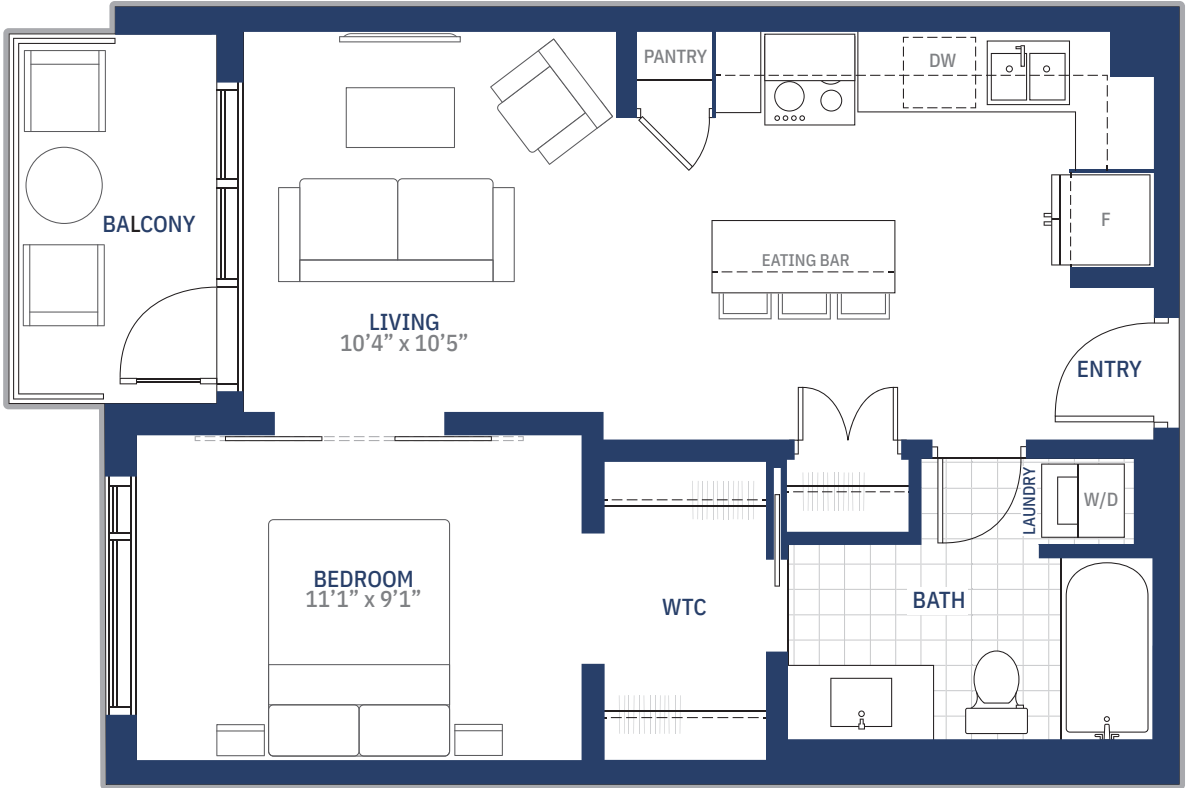

# The BOHEMIAN III

BO2 - 576 SQFT 1BR

GRACORP

All materials, specifications, and floor plans are subject to change without notice. All floor plans are approximate dimensions. Actual usable floor space may vary from stated floor area. E. & O. E. ©Gracorp Properties. Reproduction of this plan is strictly prohibited.