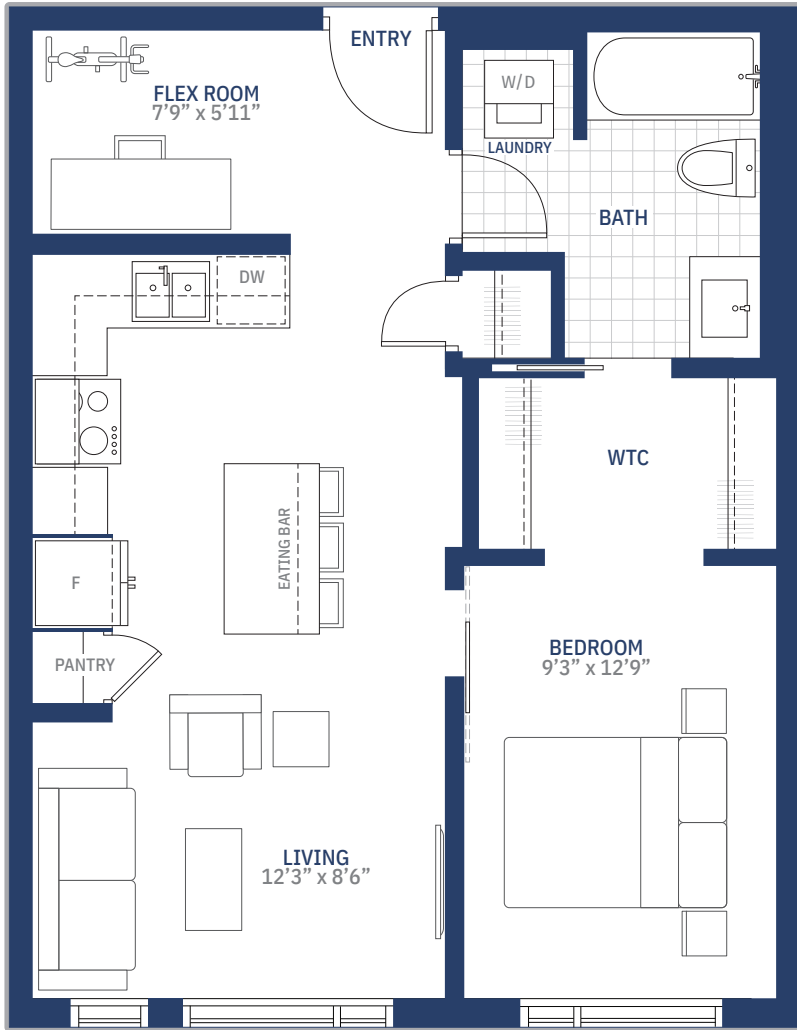

The CONCERT

CO4 - 670 SQFT 1BR + FLEX ROOM

GRACORP

All materials, specifications, and floor plans are subject to change without notice. All floor plans are approximate dimensions. Actual usable floor space may vary from stated floor area. E. & O. E. ©Gracorp Properties. Reproduction of this plan is strictly prohibited.