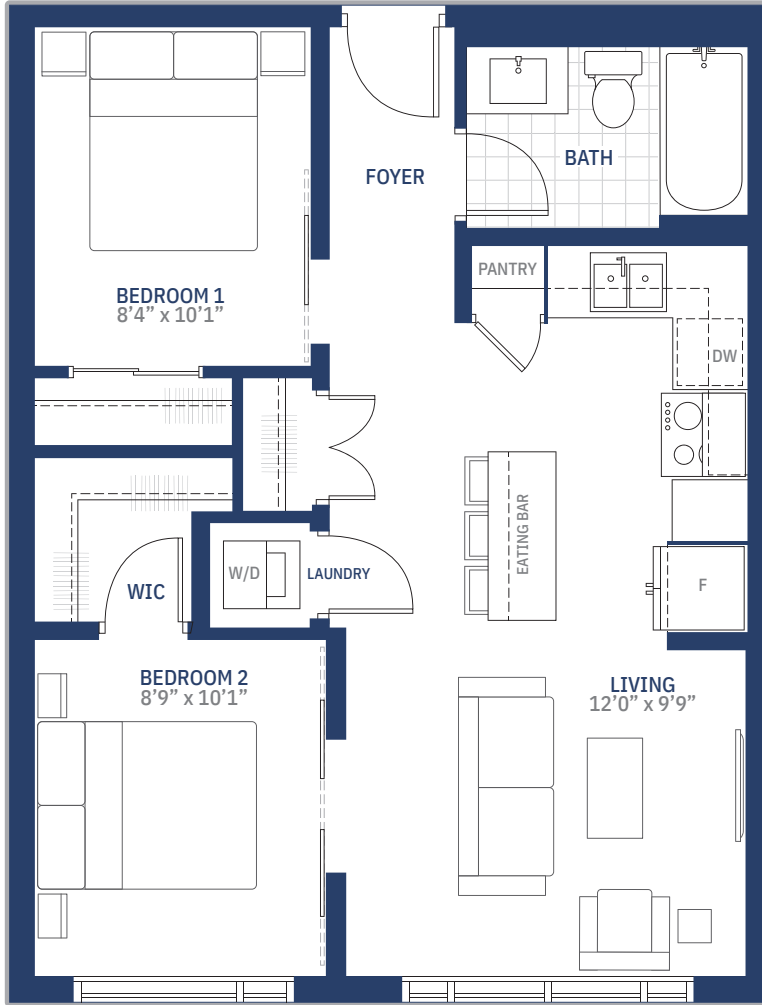

# The DECIBEL

DO1 - 648 SQFT 2 BR

GRACORP

All materials, specifications, and floor plans are subject to change without notice. All floor plans are approximate dimensions. Actual usable floor space may vary from stated floor area. E. & O. E. ©Gracorp Properties. Reproduction of this plan is strictly prohibited.