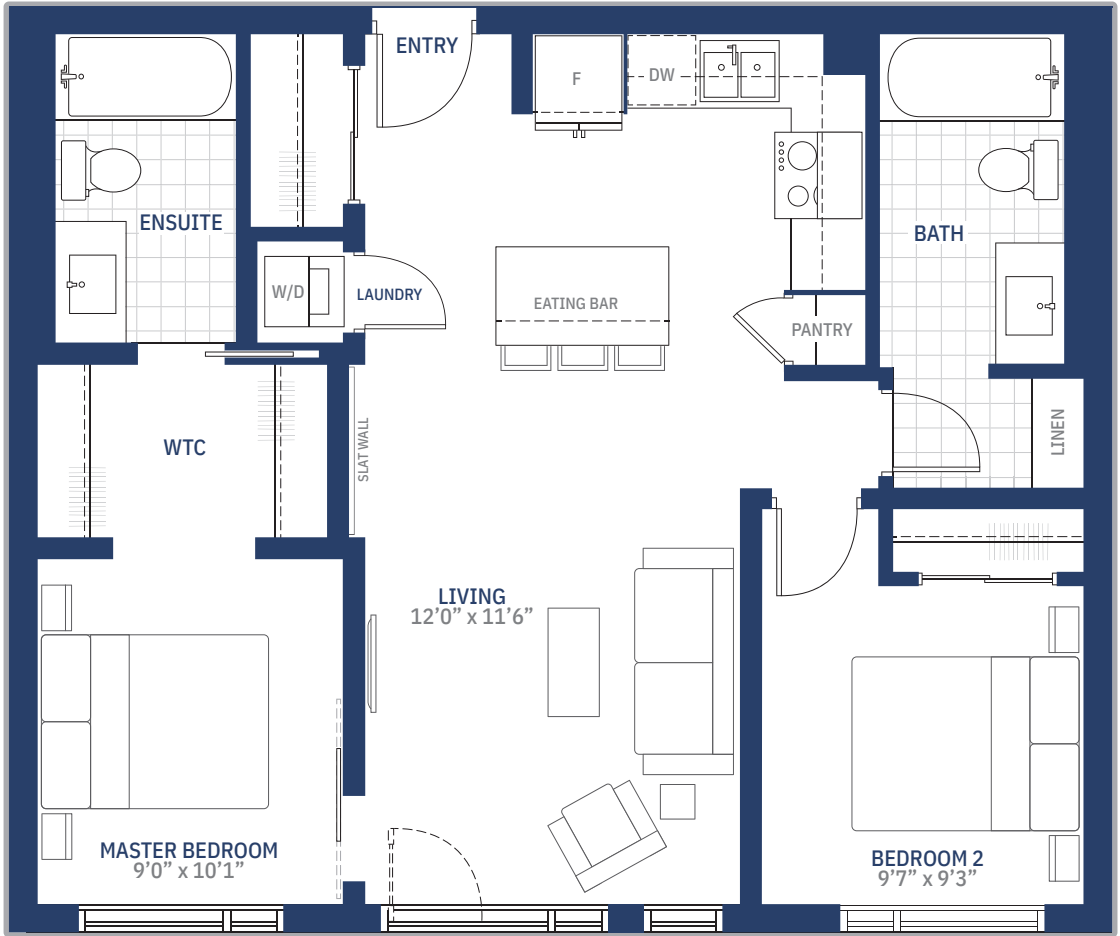

The EXPRESSION I

EO1.1 - 820 SQFT 2 BR

DOOR OCCURS
ON LEVEL 2 ONLY

GRACORP

All materials, specifications, and floor plans are subject to change without notice. All floor plans are approximate dimensions. Actual usable floor space may vary from stated floor area. E. & O. E. ©Gracorp Properties. Reproduction of this plan is strictly prohibited.