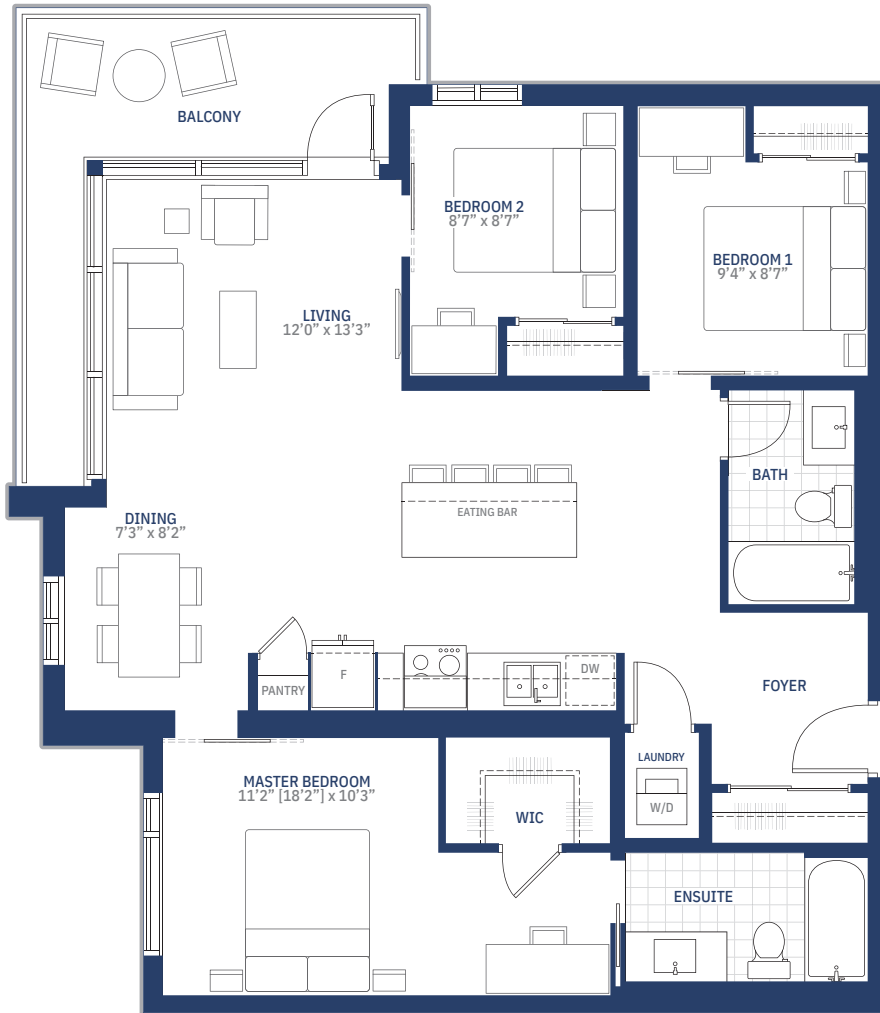

# The LIBRETTO

LO1 - 1124 SQFT 3 BR

**GRACORP**

All materials, specifications, and floor plans are subject to change without notice. All floor plans are approximate dimensions. Actual usable floor space may vary from stated floor area. E. & O. E. ©Gracorp Properties. Reproduction of this plan is strictly prohibited.