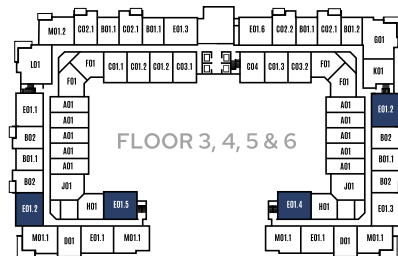

The EXPRESSION V

EO1.5 - 820 SQFT 2 BR

GRACORP

All materials, specifications, and floor plans are subject to change without notice. All floor plans are approximate dimensions. Actual usable floor space may vary from stated floor area. E. & O. E. ©Gracorp Properties. Reproduction of this plan is strictly prohibited.